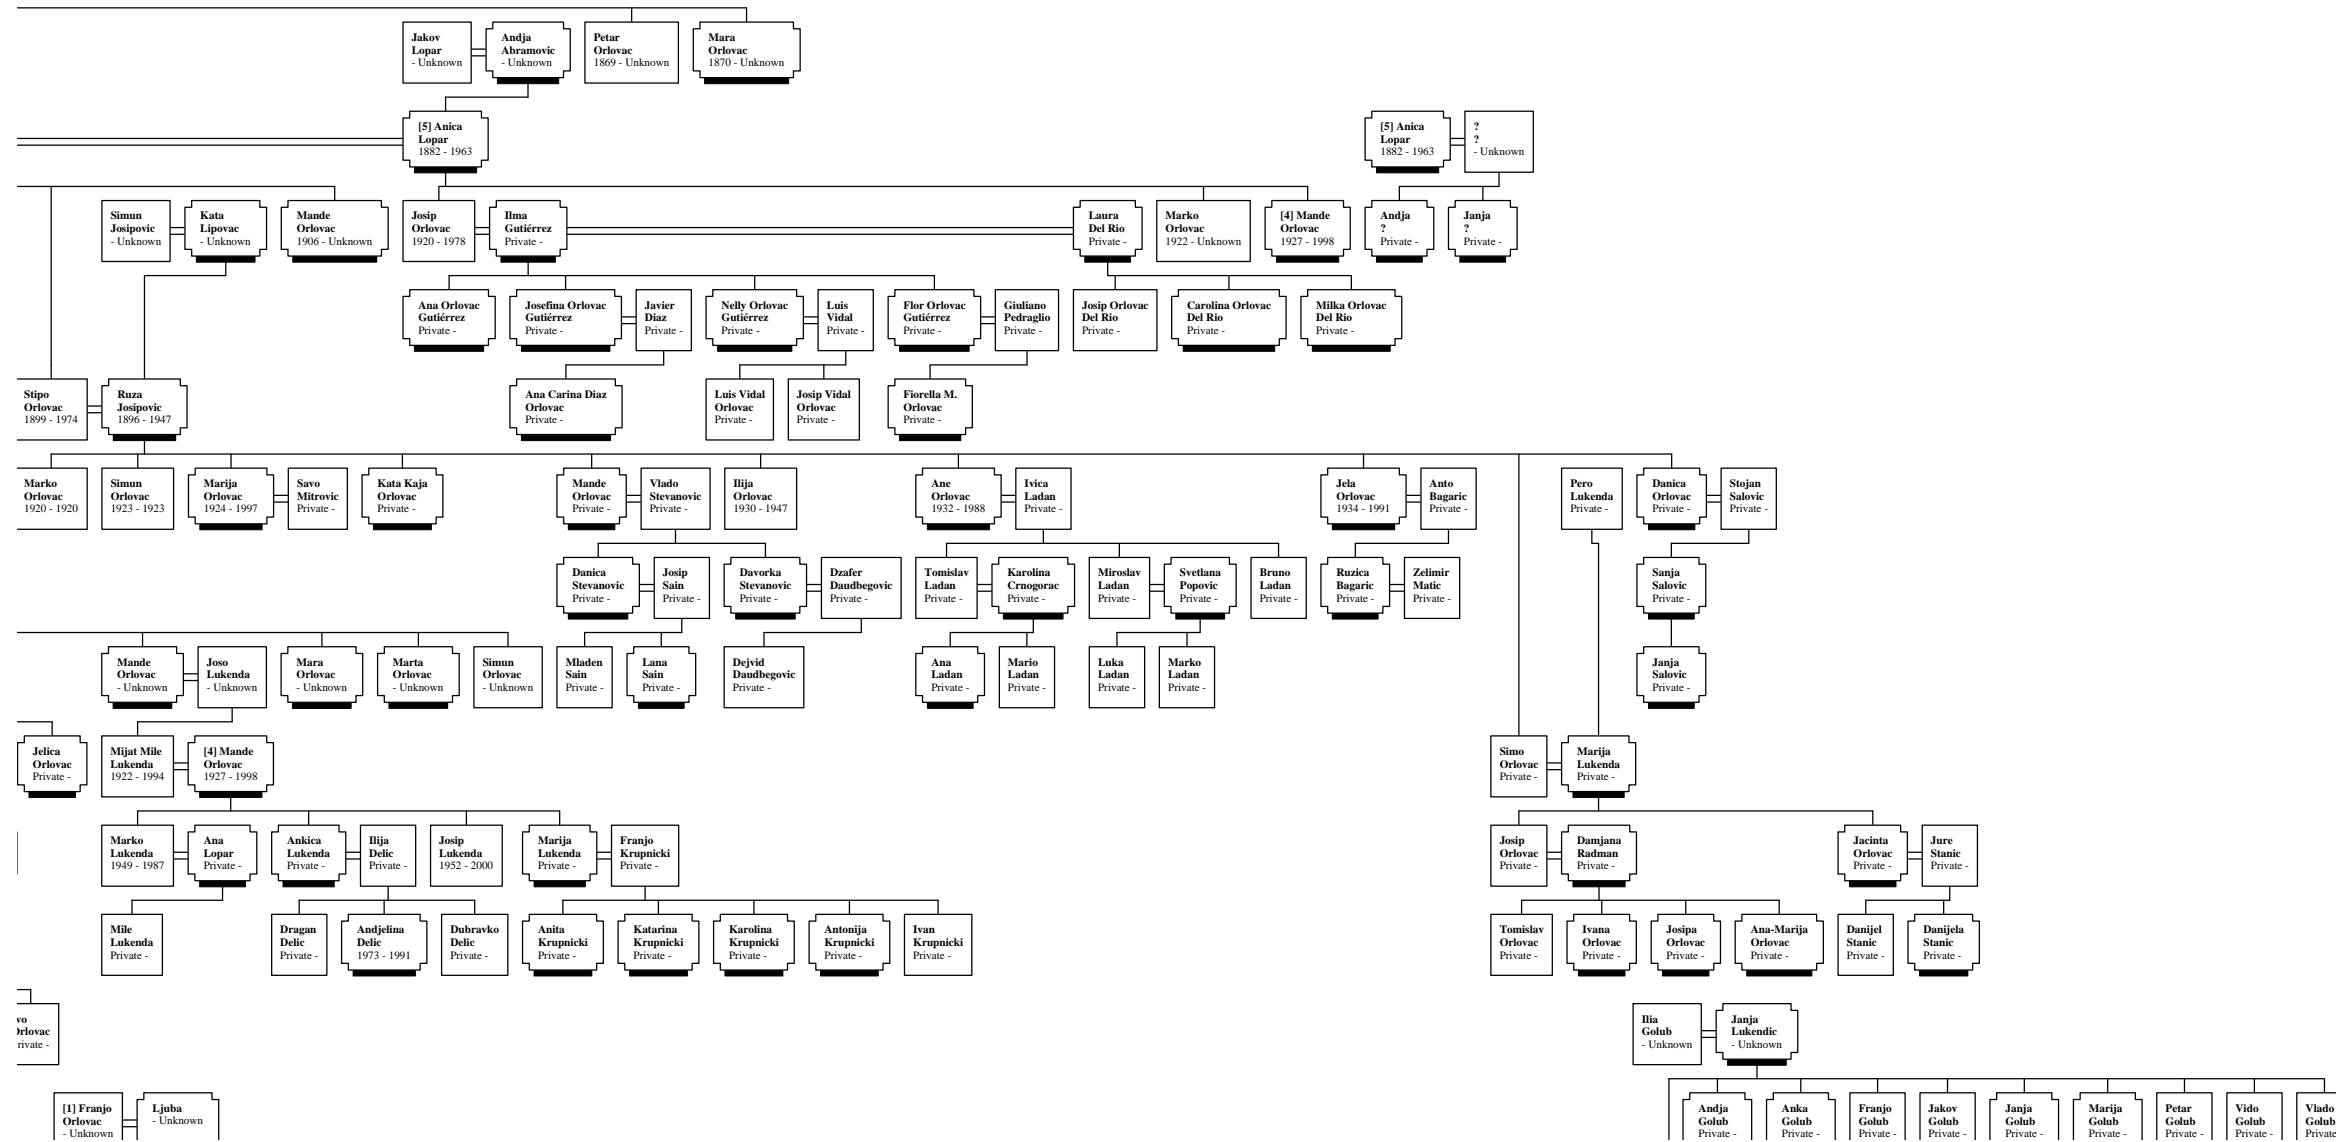

© 2014 KOP | | ČAŠA
MAG FEFDFEF

All-in-One Tree 6

of Franjo Orlovac

@ HDI | CAE
 A3 EFDFEB