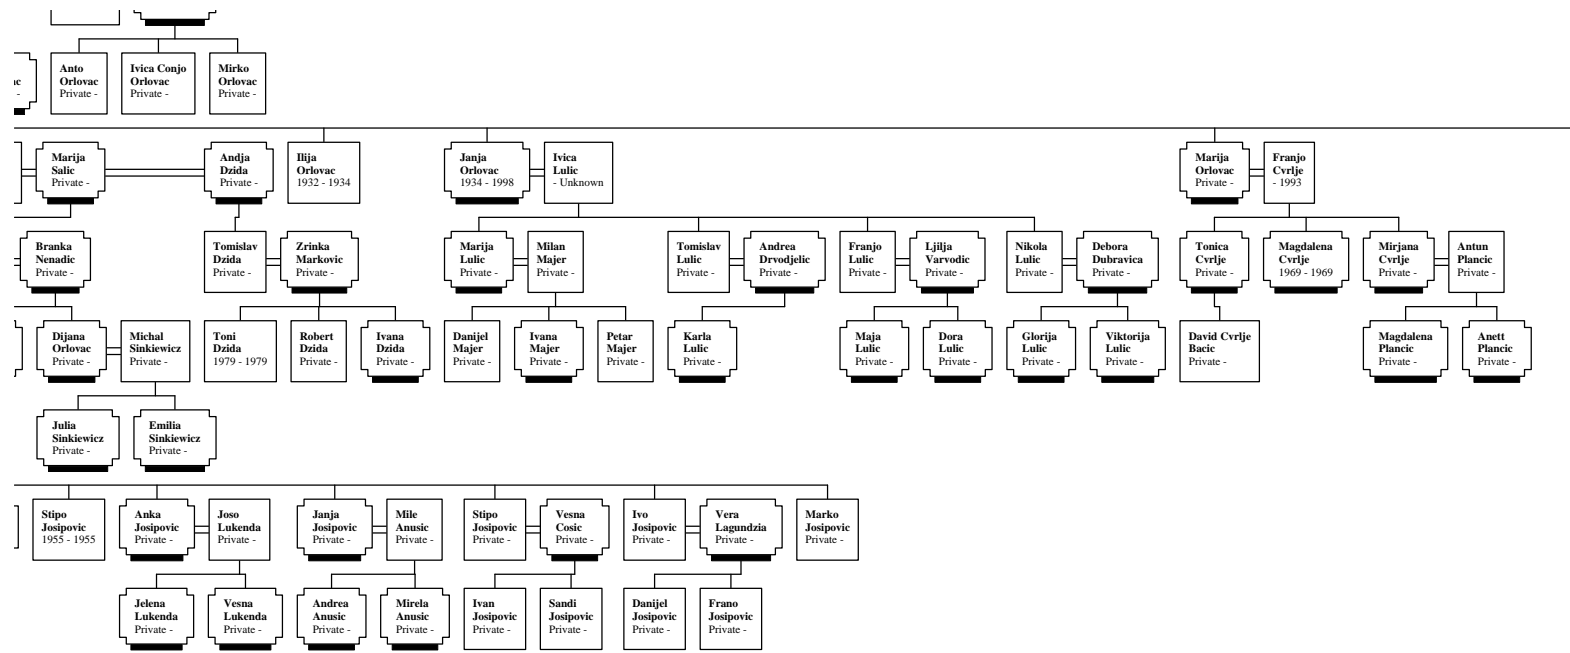

© 2014 KOP | | ČAŠA
MAG FEFDFEF

All-in-One Tree 6

of Franjo Orlovac

@ HDI | CAE
 A3 EFDFEB