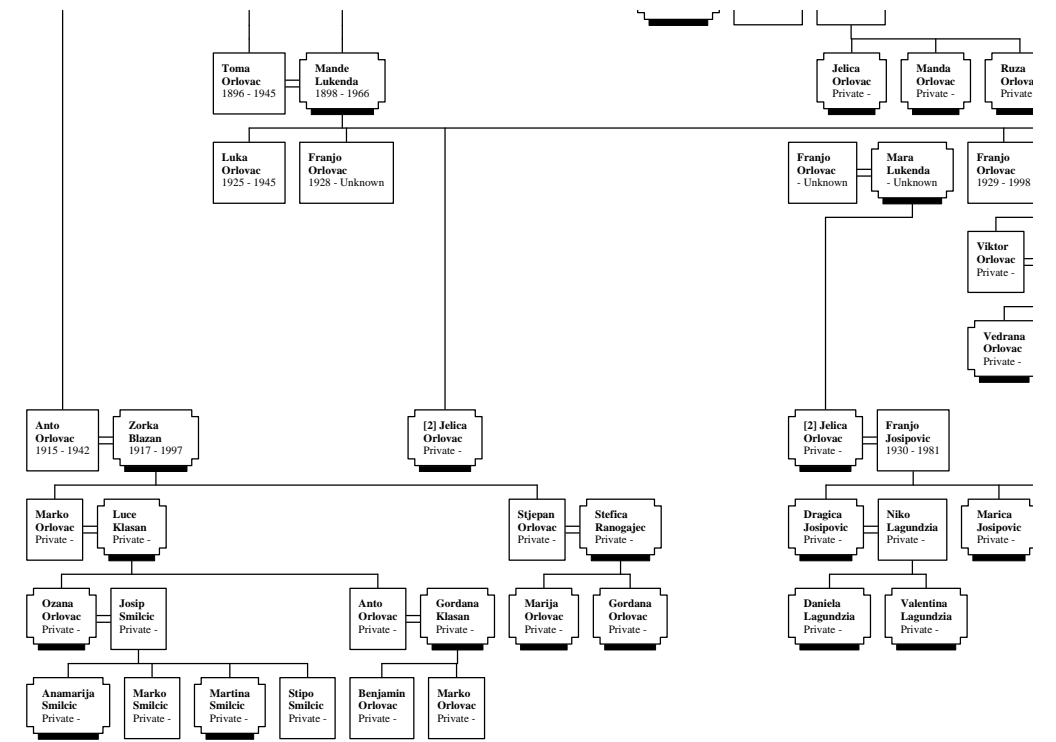

© 2014 KOP | | ČAŠA
MAG FEFDFEF

All-in-One Tree 6

of Franjo Orlovac

@ HDI | CAE
 A3 EFDFEB