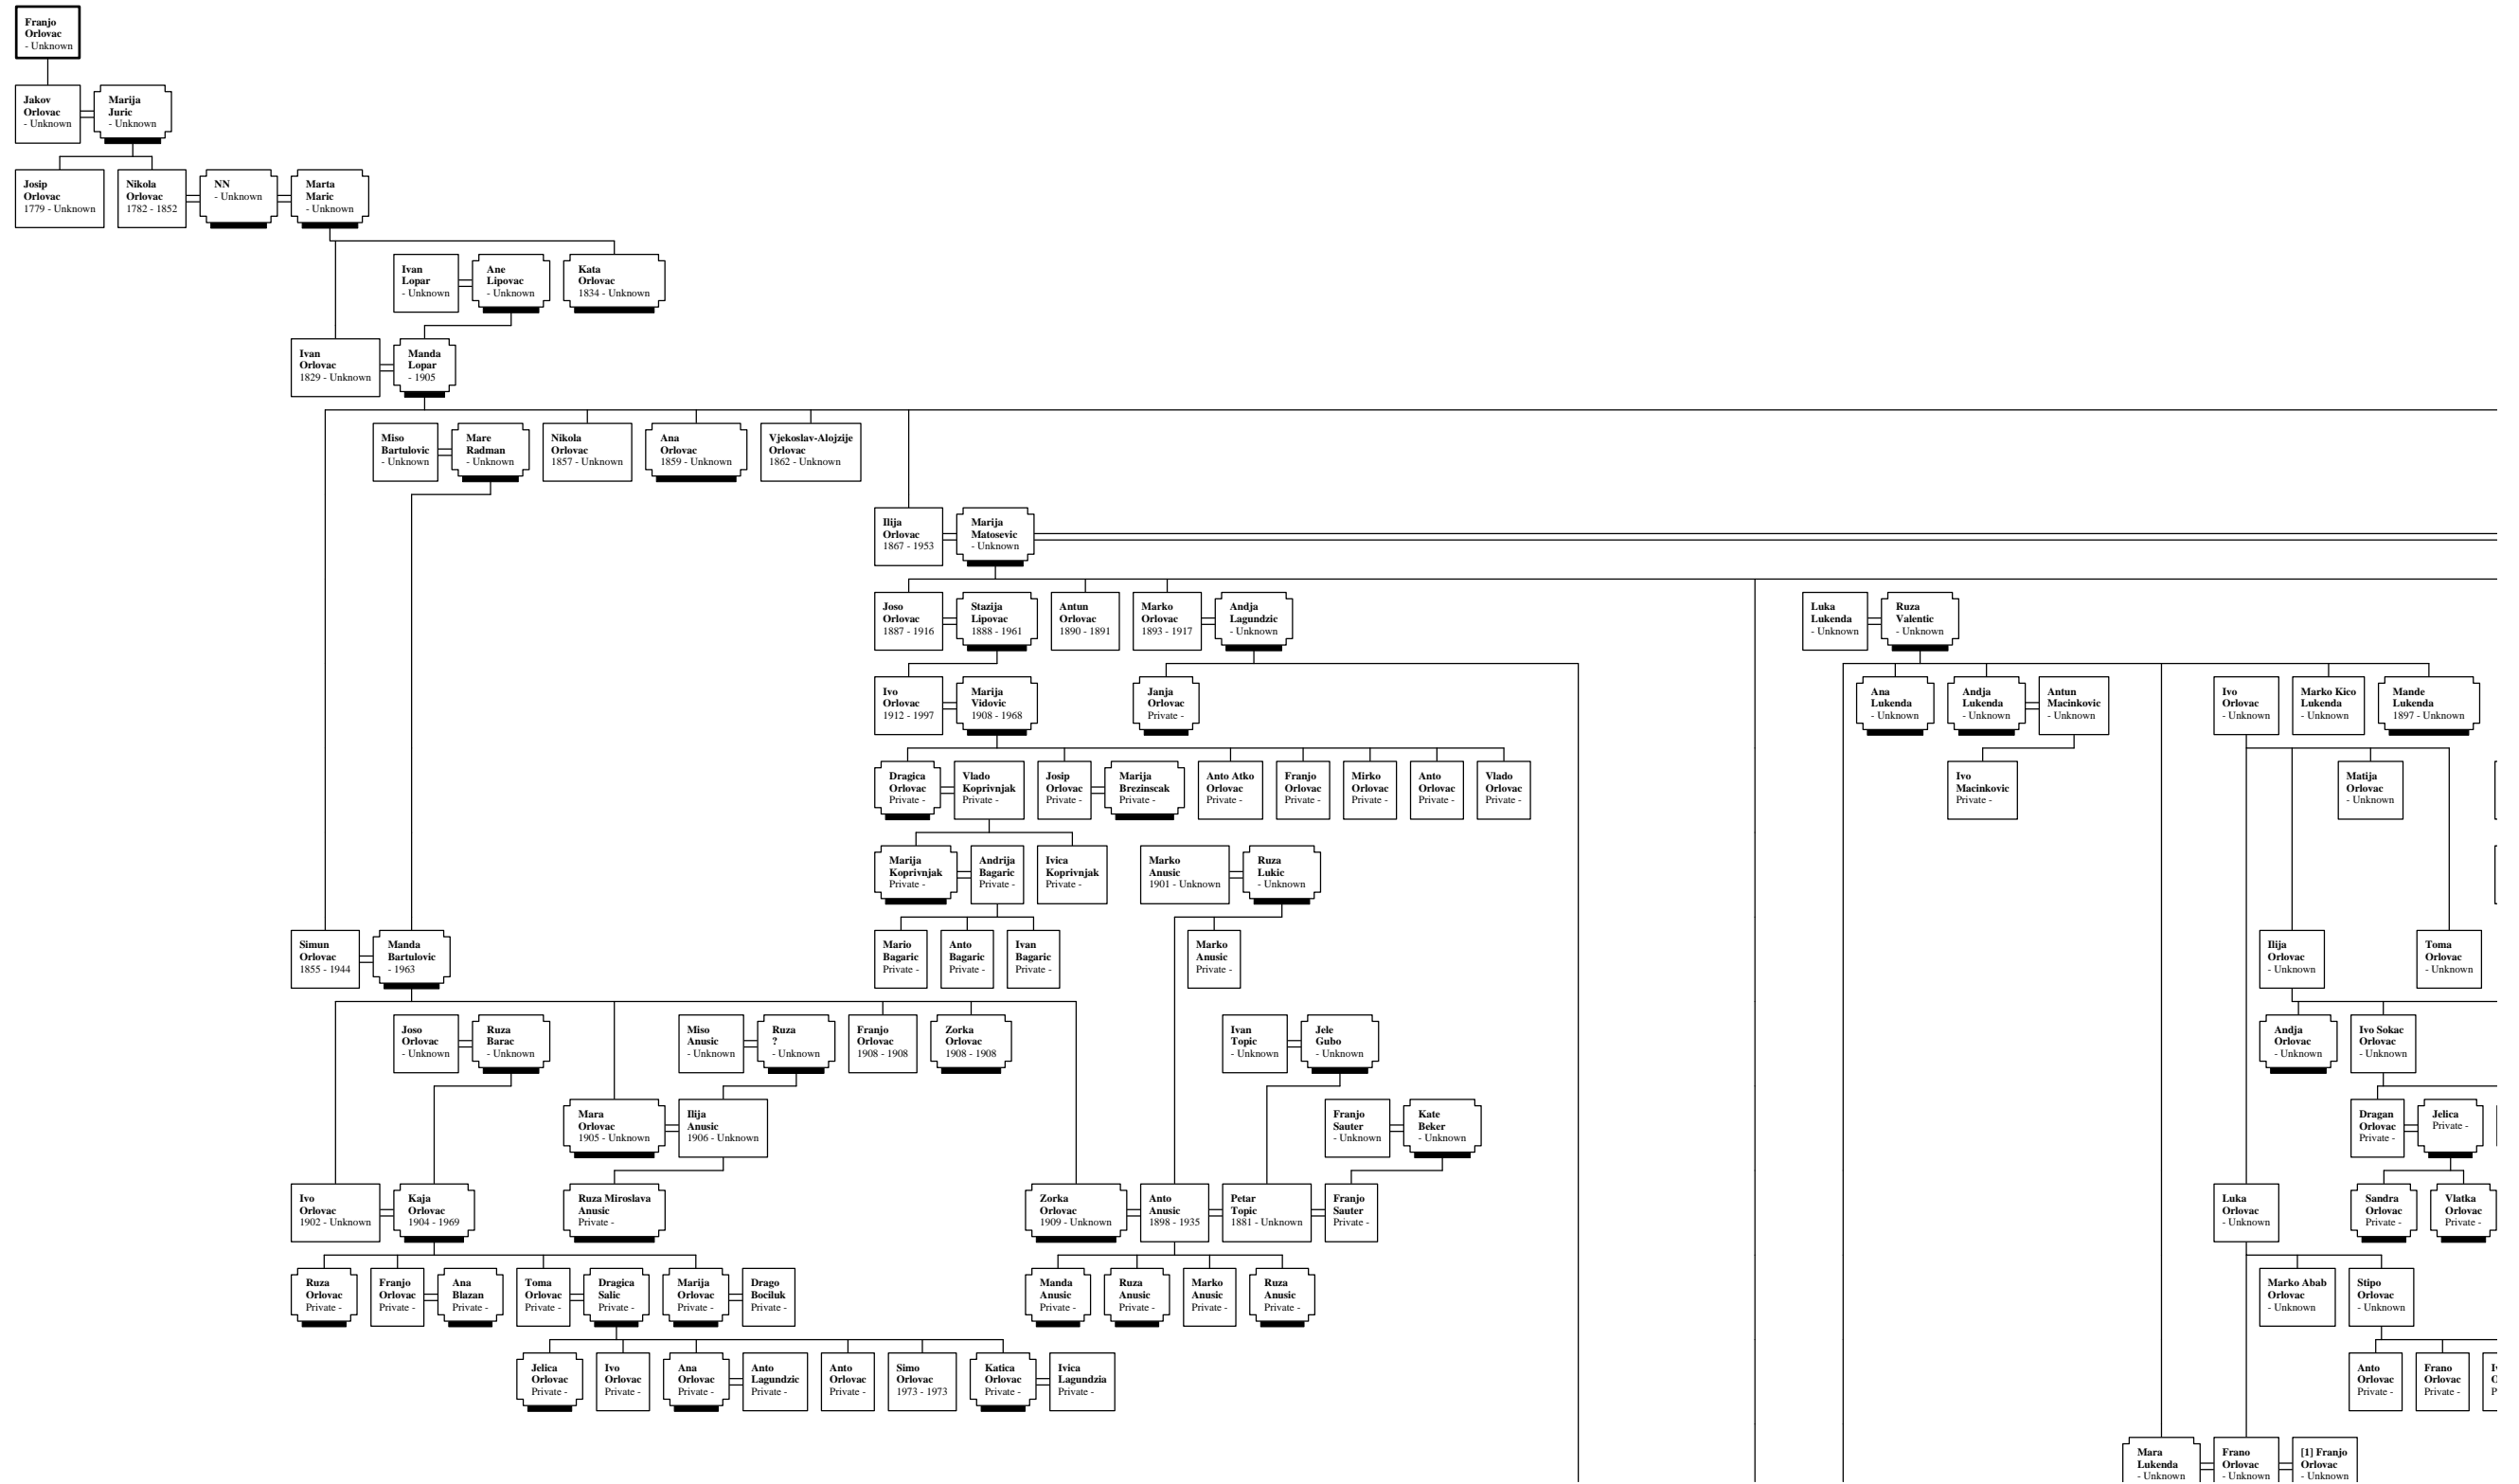

© 2014 KOP | | ČAŠA
MAG FEFDFEF

All-in-One Tree 6

of Franjo Orlovac

@ HDI | CAE
 A3 EFDFEB