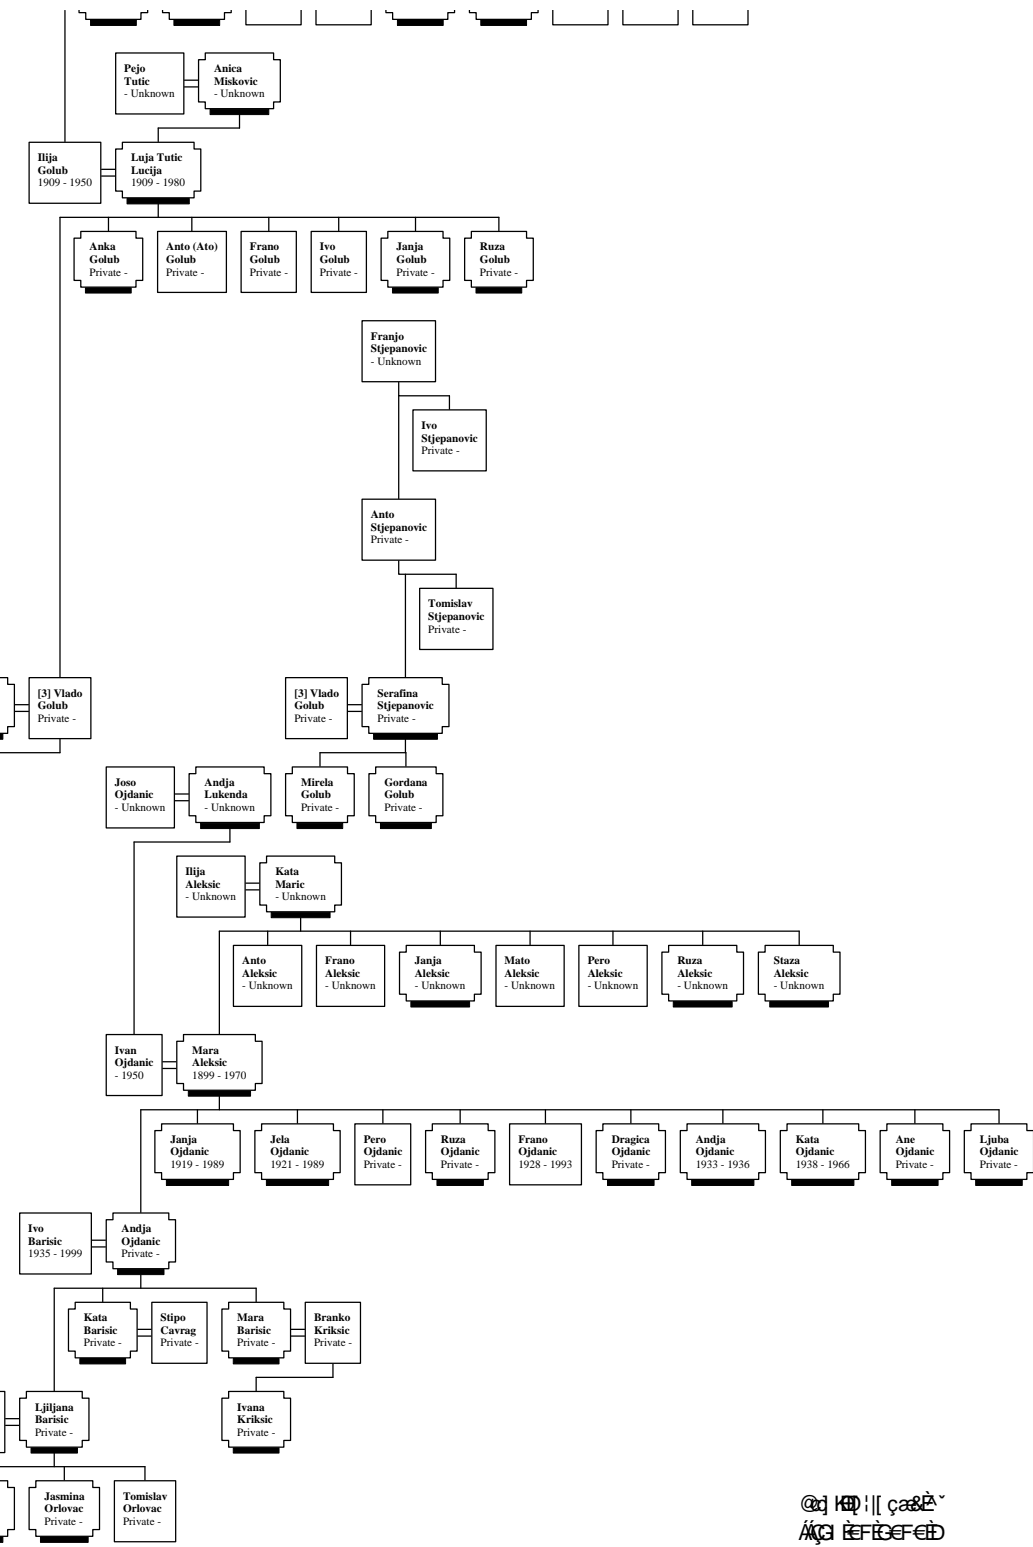

© 2014 KOP | | ČAŠA
MAG FEFDFEF

All-in-One Tree 6

of Franjo Orlovac

@ HDI | CAE
 A3 EFDFEB